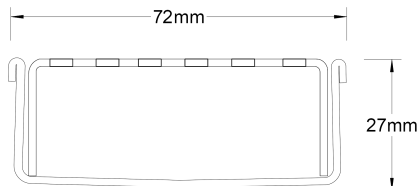

### SPECIFICATIONS + DIMENSIONS

<b>Channel Width</b>	72mm
<b>Channel Depth</b>	27mm
<b>Length(s)</b>	900mm 1000mm 1200mm 1500mm 1800mm 1900mm 2000mm
<b>Outlet Size</b>	DN50

Grates longer than 1500mm supplied in sections. Tile Inserts longer than 1200mm supplied in sections. Channels over 3000mm supplied in sections with joiner. +/-2mm tolerance on dimensions.