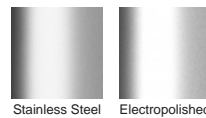

Please be aware that depending on the installation environment, for a pool installation or close to a surf beach, you may need to have your stainless steel grates electropolished. Lengths over 3000mm available on request.

### STORMTECH COLOUR FINISHES

Electroplate finishes subject to natural variation with time and local environment. Factors such as pools/surf beaches may require electropolishing. Contact us for suitability.