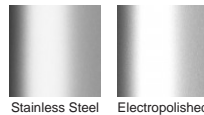

STORMTECH COLOUR FINISHES

Electroplate finishes subject to natural variation with time and local environment. Factors such as pools/surf beaches may require electropolishing. Contact us for suitability.