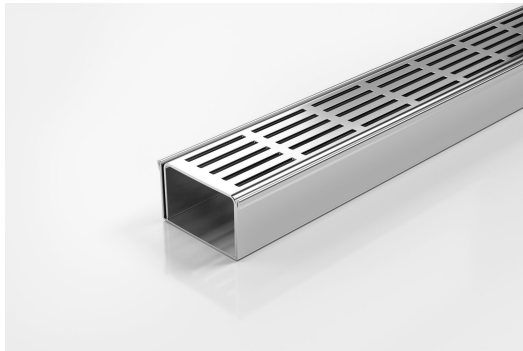

# 65PSi40

## Linear Drain

The 65PS40 is a Punched Slot grate design.

The 65PSi40 is a punched slot grate design.

The 65PSi40 is a modular drainage kit with stainless steel grate(s), stainless steel drainage channel and fittings. It is size adjustable and will be assembled at the time of installation.

All components are manufactured from 316 marine grade stainless steel.

Refer to AS3500 for outlet pipe sizes specific to your installation.

**Code** 65PSi40

**Range** 65

**Grate Style** PS

**Category** Modular Kits

**Channel Material** Stainless Steel

**Steel Grade** 316