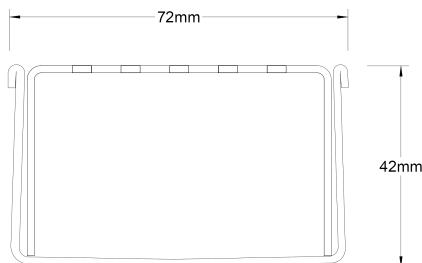

Grates longer than 1500mm supplied in sections. Tile Inserts longer than 1200mm supplied in sections. Channels over 3000mm supplied in sections with joiner. +/-2mm tolerance on dimensions.

PRODUCT APPLICATIONS

Bathroom Drainage	Hospitality Drainage
Aged / Health Care Drainage	Paved Area Drainage
Balcony Drainage	Shower Drainage
Commercial Drainage	Multi-Residential Drainage
Courtyard / Patio Drainage	Special Needs Drainage
Pool and Spa Area Drainage	Threshold Drainage

Copyright © Stormtech Pty Ltd. Patent 733361. Drawings not to scale, please use dimensions shown. Downloaded 25/04/2025 (please check for updates)

Visit stormtech.com.au
for tools + inspiration.

Phone **1300 653 403**

Email info@stormtech.com.au