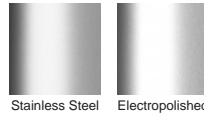

STORMTECH COLOUR FINISHES

Electroplate finishes subject to natural variation with time and local environment. Factors such as pools/surf beaches may require electropolishing. Contact us for suitability.