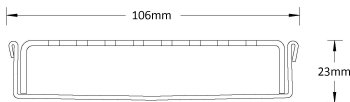

Grates longer than 1500mm supplied in sections. Tile Inserts longer than 1200mm supplied in sections. Channels over 3000mm supplied in sections with joiner. +/-2mm tolerance on dimensions.

PRODUCT APPLICATIONS

Bathroom Drainage	Hospitality Drainage
Aged / Health Care Drainage	Paved Area Drainage
Balcony Drainage	Shower Drainage
Commercial Drainage	Multi-Residential Drainage
Courtyard / Patio Drainage	Threshold Drainage
Pool and Spa Area Drainage	Suspended Slab Drainage

Copyright © Stormtech Pty Ltd. Patent 733361. Drawings not to scale, please use dimensions shown.
Downloaded 10/03/2025 (please check for updates)