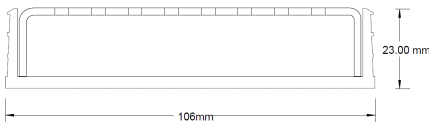

**Code** 100PSG20

**Range** 100

**Grate Style** PS

**Category** Modular Kits

**Channel Material** uPVC

**Steel Grade** 316

Grates longer than 1500mm supplied in sections. Tile Inserts longer than 1200mm supplied in sections. Channels over 3000mm supplied in sections with joiner. +/-2mm tolerance on dimensions.

### SPECIFICATIONS + DIMENSIONS

<b>Channel Width</b>	106mm
<b>Channel Depth</b>	23mm
<b>Length(s)</b>	900mm 1000mm 1200mm 1500mm 1800mm 1900mm 2000mm 2100mm 2200mm 2400mm 2500mm 2700mm 3000mm
<b>Outlet Size</b>	DN80, DN100