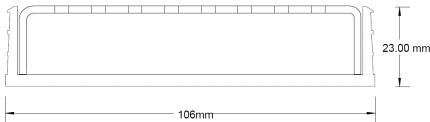

**Code** 100PSG20

**Range** 100

**Grate Style** PS

**Category** Modular Kits

**Channel Material** uPVC

**Steel Grade** 316

Grates longer than 1500mm supplied in sections. Tile Inserts longer than 1200mm supplied in sections. Channels over 3000mm supplied in sections with joiner. +/-2mm tolerance on dimensions.

### SPECIFICATIONS + DIMENSIONS

<b>Channel Width</b>	106mm
<b>Channel Depth</b>	23mm
<b>Length(s)</b>	900mm 1000mm 1200mm 1500mm 1800mm 1900mm 2000mm 2100mm 2200mm 2400mm 2500mm 2700mm 3000mm
<b>Outlet Size</b>	DN80, DN100