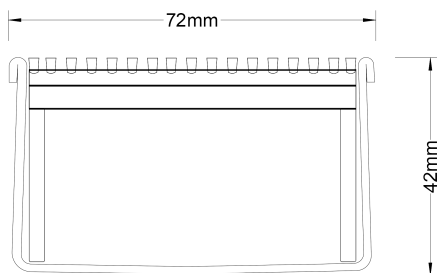

Refer to AS3500 for outlet pipe sizes specific to your installation.

Code 65ARi40

Range 65

Grate Style AR

Category Modular Kits

Channel Material Stainless Steel

Steel Grade 316

Grates longer than 1500mm supplied in sections. Tile Inserts longer than 1200mm supplied in sections. Channels over 3000mm supplied in sections with joiner. +/-2mm tolerance on dimensions.

SPECIFICATIONS + DIMENSIONS

Channel Width	72mm
Channel Depth	42mm
Length(s)	900mm 1000mm 1200mm 1500mm 1800mm 1900mm 2000mm
Outlet Size	DN50

STORMTECH COLOUR FINISHES

Electroplate finishes subject to natural variation with time and local environment. Factors such as pools/surf beaches may require electropolishing. Contact us for suitability.