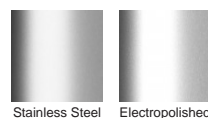

Lengths over 3000mm available on request.

Please be aware that depending on the installation environment, for a pool installation or close to a surf beach, you may need to have your stainless steel grates electropolished.

Refer to AS3500 for outlet pipe sizes specific to your installation.

Code 65ARi40

Range 65

Grate Style AR

Category Modular Kits

Channel Material Stainless Steel

Steel Grade 316

Grates longer than 1500mm supplied in sections. Tile Inserts longer than 1200mm supplied in sections. Channels over 3000mm supplied in sections with joiner. +/-2mm tolerance on dimensions.

SPECIFICATIONS + DIMENSIONS

Channel Width	72mm
Channel Depth	42mm
Length(s)	900mm 1000mm 1200mm 1500mm 1800mm 1900mm 2000mm
Outlet Size	DN50

STORMTECH COLOUR FINISHES

Electroplate finishes subject to natural variation with time and local environment. Factors such as pools/surf beaches may require electropolishing. Contact us for suitability.