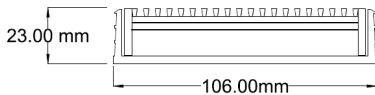

**Steel Grade** 316

Grates longer than 1500mm supplied in sections. Tile Inserts longer than 1200mm supplied in sections. Channels over 3000mm supplied in sections with joiner. +/-2mm tolerance on dimensions.

### SPECIFICATIONS + DIMENSIONS

<b>Channel Width</b>	106mm
<b>Channel Depth</b>	23mm
<b>Length(s)</b>	900mm 1000mm 1200mm 1500mm 1800mm 2000mm 2200mm 2400mm 2700mm 3000mm
<b>Outlet Size</b>	DN40, DN50, DN80, DN100