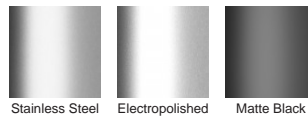

### STORMTECH COLOUR FINISHES

Electroplate finishes subject to natural variation with time and local environment. Factors such as pools/surf beaches may require electropolishing. Contact us for suitability.