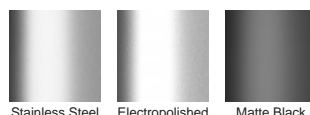

### STORMTECH COLOUR FINISHES

Electroplate finishes subject to natural variation with time and local environment. Factors such as pools/surf beaches may require electropolishing. Contact us for suitability.