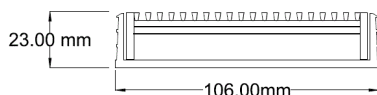

**Steel Grade** 316

Grates longer than 1500mm supplied in sections. Tile Inserts longer than 1200mm supplied in sections. Channels over 3000mm supplied in sections with joiner. +/-2mm tolerance on dimensions.

### SPECIFICATIONS + DIMENSIONS

<b>Channel Width</b>	106mm
<b>Channel Depth</b>	23mm
<b>Length(s)</b>	900mm 1000mm 1200mm 1500mm 1800mm 2000mm 2200mm 2400mm 2700mm 3000mm
<b>Outlet Size</b>	DN40, DN50, DN80, DN100