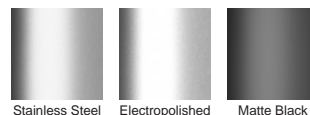

**Steel Grade** 316

Grates longer than 1500mm supplied in sections. Tile Inserts longer than 1200mm supplied in sections. Channels over 3000mm supplied in sections with joiner. +/-2mm tolerance on dimensions.

### STORMTECH COLOUR FINISHES

Electroplate finishes subject to natural variation with time and local environment. Factors such as pools/surf beaches may require electropolishing. Contact us for suitability.