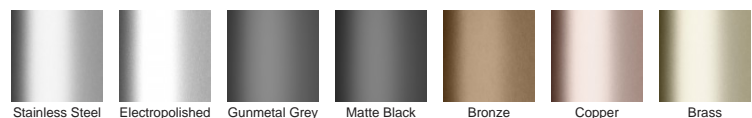

**Channel Material** Stainless Steel

**Steel Grade** 316

Grates longer than 1500mm supplied in sections. Tile Inserts longer than 1200mm supplied in sections. Channels over 3000mm supplied in sections with joiner. +/-2mm tolerance on dimensions.

### STORMTECH COLOUR FINISHES

Electroplate finishes subject to natural variation with time and local environment. Factors such as pools/surf beaches may require electropolishing. Contact us for suitability.