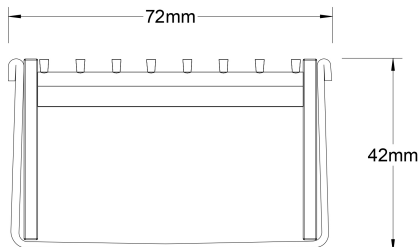

**Channel Material** Stainless Steel

**Steel Grade** 316

Grates longer than 1500mm supplied in sections. Tile Inserts longer than 1200mm supplied in sections. Channels over 3000mm supplied in sections with joiner. +/-2mm tolerance on dimensions.

### SPECIFICATIONS + DIMENSIONS

<b>Channel Width</b>	72mm
<b>Channel Depth</b>	42mm
<b>Length(s)</b>	As Required
<b>Outlet Size</b>	DN40, DN50, DN65