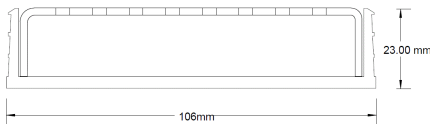

Grates longer than 1500mm supplied in sections. Tile Inserts longer than 1200mm supplied in sections. Channels over 3000mm supplied in sections with joiner. +/-2mm tolerance on dimensions.

PRODUCT APPLICATIONS

Bathroom Drainage	Hospitality Drainage
Aged / Health Care Drainage	Paved Area Drainage
Balcony Drainage	Shower Drainage
Commercial Drainage	Multi-Residential Drainage
Courtyard / Patio Drainage	Special Needs Drainage
Pool and Spa Area Drainage	Wet Area Drainage

Copyright © Stormtech Pty Ltd. Patent 733361. Drawings not to scale, please use dimensions shown. Downloaded 23/04/2025 (please check for updates)

Visit stormtech.com.au
for tools + inspiration.

Phone **1300 653 403**

Email info@stormtech.com.au