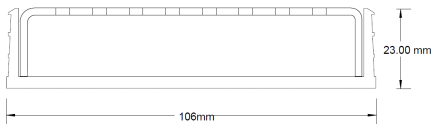

Grates longer than 1500mm supplied in sections. Tile Inserts longer than 1200mm supplied in sections. Channels over 3000mm supplied in sections with joiner. +/-2mm tolerance on dimensions.

PRODUCT APPLICATIONS

Bathroom Drainage	Hospitality Drainage
Aged / Health Care Drainage	Paved Area Drainage
Balcony Drainage	Shower Drainage
Commercial Drainage	Multi-Residential Drainage
Courtyard / Patio Drainage	Special Needs Drainage
Pool and Spa Area Drainage	Wet Area Drainage

Copyright © Stormtech Pty Ltd. Patent 733361. Drawings not to scale, please use dimensions shown. Downloaded 29/01/2025 (please check for updates)

Visit stormtech.com.au
for tools + inspiration.

Phone **1300 653 403**

Email info@stormtech.com.au