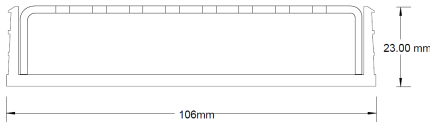

Kits longer than 3000mm available on request.

Black uPVC channel only suitable for Internal use only

**Code** 100PPSGBL20

**Range** 100

**Grate Style** PPS

**Category** Modular Kits

**Channel Material** uPVC

### SPECIFICATIONS + DIMENSIONS

<b>Channel Width</b>	106mm						
<b>Channel Depth</b>	23mm						
<b>Length(s)</b>	900mm	1000mm	1200mm	1500mm	1800mm	2000mm	2200mm
		2400mm	2500mm	2700mm	3000mm		
<b>Outlet Size</b>	DN80, DN100						