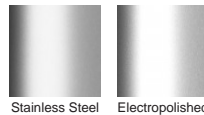

Please be aware that depending on the installation environment, for a pool installation or close to a surf beach, you may need to have your stainless steel grates electropolished.

**Code** 100PPSi20

**Range** 100

**Grate Style** PPS

**Category** Modular Kits

**Channel Material** Stainless Steel

**Steel Grade** 316

### STORMTECH COLOUR FINISHES

Electroplate finishes subject to natural variation with time and local environment. Factors such as pools/surf beaches may require electropolishing. Contact us for suitability.