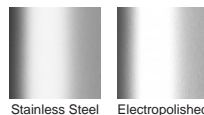

Please be aware that depending on the installation environment, for a pool installation or close to a surf beach, you may need to have your stainless steel grates electropolished.

**Code** 100PPSi20

**Range** 100

**Grate Style** PPS

**Category** Modular Kits

**Channel Material** Stainless Steel

**Steel Grade** 316

### STORMTECH COLOUR FINISHES

Electroplate finishes subject to natural variation with time and local environment. Factors such as pools/surf beaches may require electropolishing. Contact us for suitability.