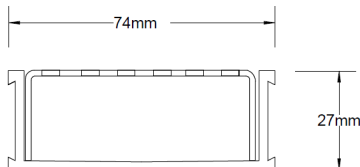

### SPECIFICATIONS + DIMENSIONS

<b>Channel Width</b>	74mm
<b>Channel Depth</b>	27mm
<b>Length(s)</b>	900mm 1000mm 1200mm 1500mm 1800mm 1900mm 2000mm 2100mm 2200mm 2400mm 2500mm 2700mm 3000mm
<b>Outlet Size</b>	DN40, DN50

Grates longer than 1500mm supplied in sections. Tile Inserts longer than 1200mm supplied in sections. Channels over 3000mm supplied in sections with joiner. +/-2mm tolerance on dimensions.