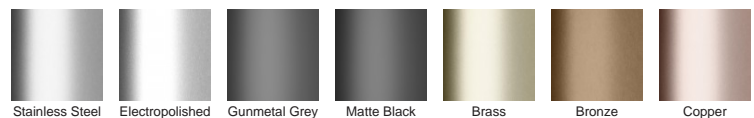

STORMTECH COLOUR FINISHES

Electroplate finishes subject to natural variation with time and local environment. Factors such as pools/surf beaches may require electropolishing. Contact us for suitability.

PRODUCT APPLICATIONS

Bathroom Drainage	Hospitality Drainage
Aged / Health Care Drainage	Paved Area Drainage
Balcony Drainage	Shower Drainage
Commercial Drainage	Multi-Residential Drainage
Courtyard / Patio Drainage	Special Needs Drainage
Pool and Spa Area Drainage	Threshold Drainage

Copyright © Stormtech Pty Ltd. Patent 733361. Drawings not to scale, please use dimensions shown. Downloaded 04/12/2024 (please check for updates)

Visit stormtech.com.au
for tools + inspiration.

Phone **1300 653 403**

Email info@stormtech.com.au