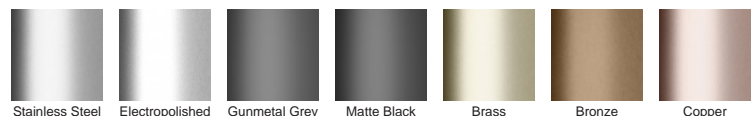

STORMTECH COLOUR FINISHES

Electroplate finishes subject to natural variation with time and local environment. Factors such as pools/surf beaches may require electropolishing. Contact us for suitability.

PRODUCT APPLICATIONS

Bathroom Drainage	Hospitality Drainage
Aged / Health Care Drainage	Paved Area Drainage
Balcony Drainage	Shower Drainage
Commercial Drainage	Multi-Residential Drainage
Courtyard / Patio Drainage	Special Needs Drainage
Pool and Spa Area Drainage	Threshold Drainage

Copyright © Stormtech Pty Ltd. Patent 733361. Drawings not to scale, please use dimensions shown.
Downloaded 18/01/2025 (please check for updates)

Visit stormtech.com.au
for tools + inspiration.

Phone **1300 653 403**

Email info@stormtech.com.au