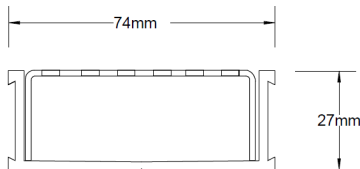

### SPECIFICATIONS + DIMENSIONS

<b>Channel Width</b>	74mm
<b>Channel Depth</b>	27mm
<b>Length(s)</b>	900mm 1000mm 1200mm 1500mm 1800mm 1900mm 2000mm 2100mm 2200mm 2400mm 2500mm 2700mm 3000mm
<b>Outlet Size</b>	DN40, DN50

Grates longer than 1500mm supplied in sections. Tile Inserts longer than 1200mm supplied in sections. Channels over 3000mm supplied in sections with joiner. +/-2mm tolerance on dimensions.