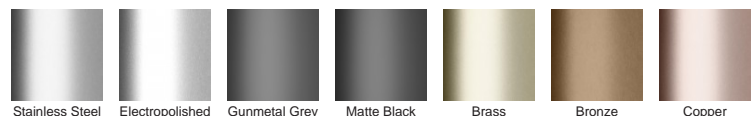

STORMTECH COLOUR FINISHES

Electroplate finishes subject to natural variation with time and local environment. Factors such as pools/surf beaches may require electropolishing. Contact us for suitability.

PRODUCT APPLICATIONS

Bathroom Drainage	Hospitality Drainage
Aged / Health Care Drainage	Paved Area Drainage
Balcony Drainage	Shower Drainage
Commercial Drainage	Multi-Residential Drainage
Courtyard / Patio Drainage	Special Needs Drainage
Pool and Spa Area Drainage	Threshold Drainage

Copyright © Stormtech Pty Ltd. Patent 733361. Drawings not to scale, please use dimensions shown.
Downloaded 04/04/2025 (please check for updates)

Visit stormtech.com.au
for tools + inspiration.

Phone **1300 653 403**

Email info@stormtech.com.au