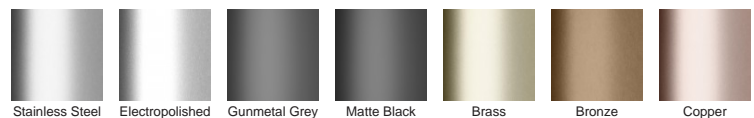

STORMTECH COLOUR FINISHES

Electroplate finishes subject to natural variation with time and local environment. Factors such as pools/surf beaches may require electropolishing. Contact us for suitability.

PRODUCT APPLICATIONS

Bathroom Drainage	Hospitality Drainage
Aged / Health Care Drainage	Paved Area Drainage
Balcony Drainage	Shower Drainage
Commercial Drainage	Multi-Residential Drainage
Courtyard / Patio Drainage	Special Needs Drainage
Pool and Spa Area Drainage	Threshold Drainage

Copyright © Stormtech Pty Ltd. Patent 733361. Drawings not to scale, please use dimensions shown.
Downloaded 22/02/2025 (please check for updates)

Visit stormtech.com.au
for tools + inspiration.

Phone **1300 653 403**

Email info@stormtech.com.au