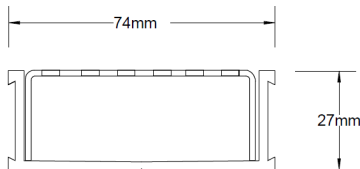

### SPECIFICATIONS + DIMENSIONS

<b>Channel Width</b>	74mm
<b>Channel Depth</b>	27mm
<b>Length(s)</b>	900mm 1000mm 1200mm 1500mm 1800mm 2000mm 2200mm 2400mm 2700mm 3000mm
<b>Outlet Size</b>	DN40, DN50

Grates longer than 1500mm supplied in sections. Tile Inserts longer than 1200mm supplied in sections. Channels over 3000mm supplied in sections with joiner. +/-2mm tolerance on dimensions.