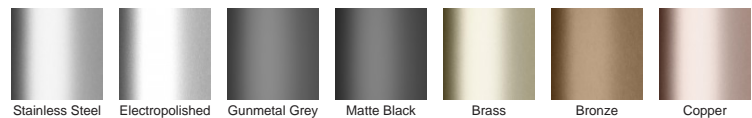

**Code** 65PPSGBL25

**Range** 65

**Grate Style** PPS

**Category** Modular Kits

**Channel Material** uPVC

**Steel Grade** 316

### STORMTECH COLOUR FINISHES

**Electroplate finishes subject to natural variation with time and local environment. Factors such as pools/surf beaches may require electropolishing. Contact us for suitability.**