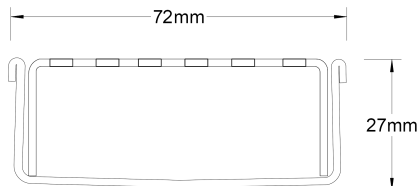

Grates longer than 1500mm supplied in sections. Tile Inserts longer than 1200mm supplied in sections. Channels over 3000mm supplied in sections with joiner. +/-2mm tolerance on dimensions.

### SPECIFICATIONS + DIMENSIONS

<b>Channel Width</b>	72mm
<b>Channel Depth</b>	27mm
<b>Length(s)</b>	900mm 1000mm 1200mm 1500mm
<b>Outlet Size</b>	DN50