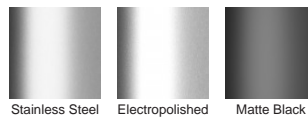

STORMTECH COLOUR FINISHES

Electroplate finishes subject to natural variation with time and local environment. Factors such as pools/surf beaches may require electropolishing. Contact us for suitability.