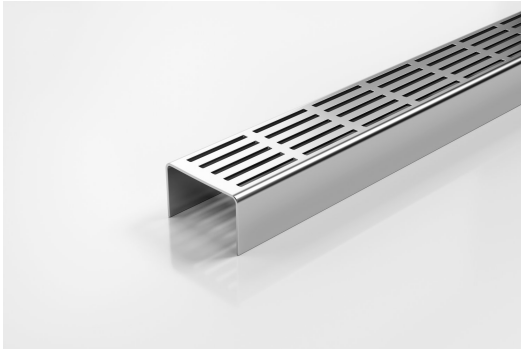

## Linear Drain

The 65PS40 is our Punched Slot grate designed to be used with our Special Assembly units 65G100 and 65G90.

A 65mm wide UPVC channel is connected via downpipes at 200mm intervals to sockets in a 100mm drain below. This allows the channel to be installed level while the drainpipe is given sufficient fall to be self-cleaning.

Please be aware that depending on the installation environment, for a pool installation or close to a surf beach, you may need to have your stainless steel grates electropolished.

This unique drainage system was recognised for its innovation by a DesignMark at the Australian International Design Awards.