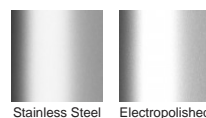

Please be aware that depending on the installation environment, for a pool installation or close to a surf beach, you may need to have your stainless steel grates electropolished.

This unique drainage system was recognised for its innovation by a DesignMark at the Australian International Design Awards.

**Code** 65PS40

**Range** Special Assembly

**Grate Style** PS

**Category** Components

**Channel Material** Stainless Steel

**Steel Grade** 316

Grates longer than 1500mm supplied in sections. Tile Inserts longer than 1200mm supplied in sections. Channels over 3000mm supplied in sections with joiner. +/-2mm tolerance on dimensions.

### STORMTECH COLOUR FINISHES

Electroplate finishes subject to natural variation with time and local environment. Factors such as pools/surf beaches may require electropolishing. Contact us for suitability.