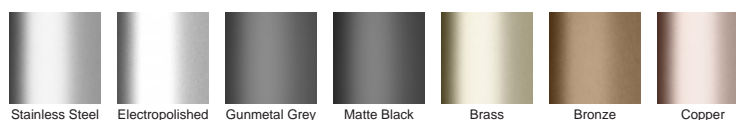

Please note that our TR grates have a non finished finish.

Please be aware that depending on the installation environment, for a pool installation or close to a surf beach, you may need to have your stainless steel grates electropolished.

**Code** 100TRiCO20

**Range** 100

**Grate Style** TR

**Category** Fixed-Length Units

**Channel Material** Stainless Steel

**Steel Grade** 316

### STORMTECH COLOUR FINISHES

Electroplate finishes subject to natural variation with time and local environment. Factors such as pools/surf beaches may require electropolishing. Contact us for suitability.