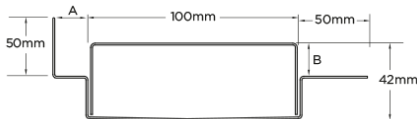

**Code** 100ARiMTLF

**Range** 100

**Grate Style** AR

**Category** Made-to-Length

**Channel Material** Stainless Steel

**Steel Grade** 316

Grates longer than 1500mm supplied in sections. Tile Inserts longer than 1200mm supplied in sections. Channels over 3000mm supplied in sections with joiner. +/-2mm tolerance on dimensions.

### SPECIFICATIONS + DIMENSIONS

<b>Channel Width</b>	100mm
<b>Channel Depth</b>	42mm
<b>Length(s)</b>	As Required
<b>Outlet Size</b>	DN40, DN50, DN65, DN80, DN100