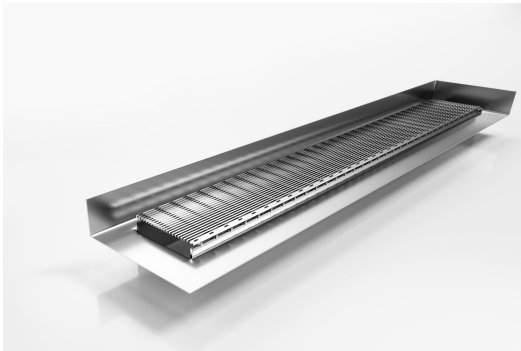

## Linear Drain with Tile Flange

The original premium architectural grate, 100AR featuring a custom channel with tile flange.

The F Series features a custom made flange for floor and walls combined with a choice of grate or tile insert from Stormtech's superb designer range.

Stormtech's range of architectural grates and drains with tile flanges are designed to solve the complexities of today's building requirements

Custom made to suit your range requirements; including custom built flange ledge to suit your tile depth, outlet size and channel position.

**Code** 100ARiMTLF

**Range** 100

**Grate Style** AR

**Category** Made-to-Length

**Channel Material** Stainless Steel

**Steel Grade** 316

Grates longer than 1500mm supplied in sections. Tile Inserts longer than 1200mm supplied in sections. Channels over 3000mm supplied in sections with joiner. +/-2mm tolerance on dimensions.