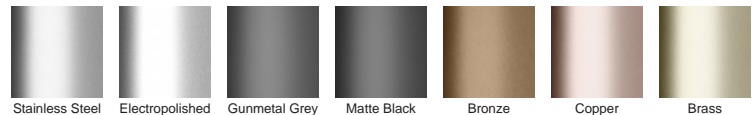

**Code** 100ARiMTLF

**Range** 100

**Grate Style** AR

**Category** Made-to-Length

**Channel Material** Stainless Steel

**Steel Grade** 316

Grates longer than 1500mm supplied in sections. Tile Inserts longer than 1200mm supplied in sections. Channels over 3000mm supplied in sections with joiner. +/-2mm tolerance on dimensions.

### STORMTECH COLOUR FINISHES

Electroplate finishes subject to natural variation with time and local environment. Factors such as pools/surf beaches may require electropolishing. Contact us for suitability.