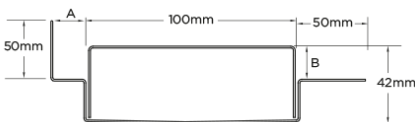

**Code** 100ARiMTLF

**Range** 100

**Grate Style** AR

**Category** Made-to-Length

**Channel Material** Stainless Steel

**Steel Grade** 316

Grates longer than 1500mm supplied in sections. Tile Inserts longer than 1200mm supplied in sections. Channels over 3000mm supplied in sections with joiner. +/-2mm tolerance on dimensions.

### SPECIFICATIONS + DIMENSIONS

<b>Channel Width</b>	100mm
<b>Channel Depth</b>	42mm
<b>Length(s)</b>	As Required
<b>Outlet Size</b>	DN40, DN50, DN65, DN80, DN100