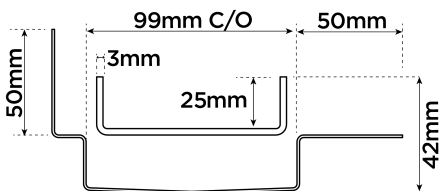

Grates longer than 1500mm supplied in sections. Tile Inserts longer than 1200mm supplied in sections. Channels over 3000mm supplied in sections with joiner. +/-2mm tolerance on dimensions.

PRODUCT APPLICATIONS

Bathroom Drainage	Shower Drainage
Aged / Health Care Drainage	Multi-Residential Drainage
Balcony Drainage	Special Needs Drainage
Commercial Drainage	Threshold Drainage
Hospitality Drainage	Suspended Slab Drainage
Paved Area Drainage	Wet Area Drainage

Copyright © Stormtech Pty Ltd. Patent 733361. Drawings not to scale, please use dimensions shown. Downloaded 28/01/2025 (please check for updates)

Visit stormtech.com.au
for tools + inspiration.

Phone **1300 653 403**

Email info@stormtech.com.au