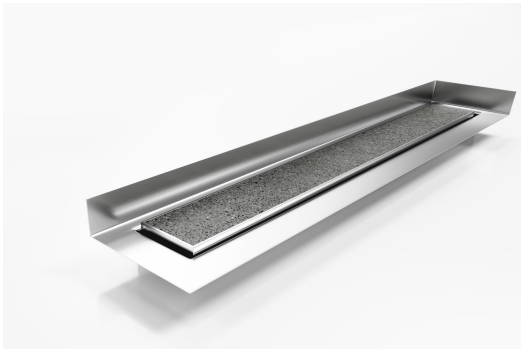

## Linear Drain with Tile Flange

The premium Tile Insert Drain, 100Ti featuring a custom channel with tile flange.

The F Series features a custom made flange for floor and walls combined with a choice of grate or tile insert from Stormtech's superb designer range.

Stormtech's range of architectural grates and drains with tile flanges are designed to solve the complexities of today's building requirements

Custom made to suit your range requirements; including custom built flange ledge to suit your tile depth, outlet size and channel position.