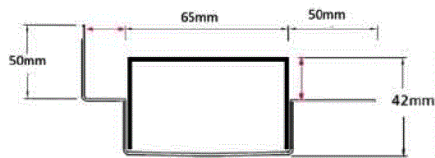

### SPECIFICATIONS + DIMENSIONS

Channel Width	65mm
Channel Depth	42mm
Length(s)	As Required
Outlet Size	DN40, DN50, DN65

Grates longer than 1500mm supplied in sections. Tile Inserts longer than 1200mm supplied in sections. Channels over 3000mm supplied in sections with joiner. +/-2mm tolerance on dimensions.