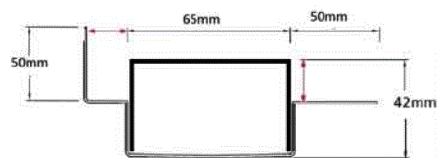

Refer to AS3500 for outlet pipe sizes specific to your installation.

Code 65TRiMTLF

Range 65

Grate Style TR

Category Made-to-Length

Channel Material Stainless Steel

Steel Grade 316

### SPECIFICATIONS + DIMENSIONS

Channel Width	65mm
Channel Depth	42mm
Length(s)	As Required
Outlet Size	DN40, DN50, DN65

Grates longer than 1500mm supplied in sections. Tile Inserts longer than 1200mm supplied in sections. Channels over 3000mm supplied in sections with joiner. +/-2mm tolerance on dimensions.