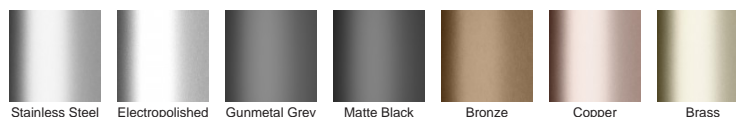

Refer to AS3500 for outlet pipe sizes specific to your installation.

Code 65TRiMTLF

Range 65

Grate Style TR

Category Made-to-Length

Channel Material Stainless Steel

Steel Grade 316

### STORMTECH COLOUR FINISHES

Electroplate finishes subject to natural variation with time and local environment. Factors such as pools/surf beaches may require electropolishing. Contact us for suitability.