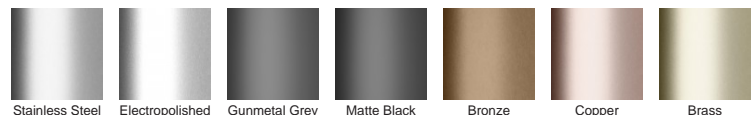

Refer to AS3500 for outlet pipe sizes specific to your installation.

Code 65TRiMTLF

Range 65

Grate Style TR

Category Made-to-Length

Channel Material Stainless Steel

Steel Grade 316

### STORMTECH COLOUR FINISHES

Electroplate finishes subject to natural variation with time and local environment. Factors such as pools/surf beaches may require electropolishing. Contact us for suitability.