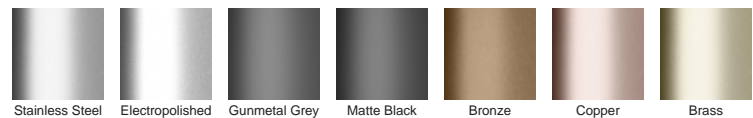

The vinyl clamp features a wedge wire architectural style grate and a stainless steel channel in which a screw down flange mechanically clamp the vinyl beneath. The VC100-25 has a 60 degree slope on the side walls, which reduce the stress on the vinyl and increase the life of the flooring surface.

Please be aware that depending on the installation environment, for a pool installation or close to a surf beach, you may need to have your stainless steel grates electropolished.

- Code** VC100-25
- Range** Vinyl Clamp
- Grate Style** TR
- Category** Made-to-Length
- Channel Material** Stainless Steel
- Steel Grade** 316

Channel Width	170mm
Channel Depth	27mm
Length(s)	As Required
Outlet Size	N/A

STORMTECH COLOUR FINISHES

Electroplate finishes subject to natural variation with time and local environment. Factors such as pools/surf beaches may require electropolishing. Contact us for suitability.