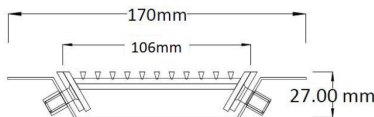

ARCHITECTURAL
GRATES + DRAINS

VC100-25

Vinyl Clamp Drainage

Stainless steel vinyl clamp drainage unit for use in a vinyl floor environment.

This innovative drainage product allows the use of a linear grate in a vinyl floor environment.

The vinyl clamp features a wedge wire architectural style grate and a stainless steel channel in which a screw down flange mechanically clamp the vinyl beneath. The VC100-25 has a 60 degree slope on the side walls, which reduce the stress on the vinyl and increase the life of the flooring surface.

Grates longer than 1500mm supplied in sections. Tile Inserts longer than 1200mm supplied in sections. Channels over 3000mm supplied in sections with joiner. +/-2mm tolerance on dimensions.

SPECIFICATIONS + DIMENSIONS

Channel Width	170mm
Channel Depth	27mm
Length(s)	As Required
Outlet Size	N/A

STORMTECH COLOUR FINISHES

Electroplate finishes subject to natural variation with time and local environment. Factors such as pools/surf beaches may require electropolishing. Contact us for suitability.