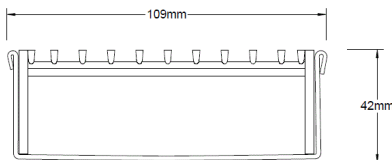

## Linear Drain

**Code** 100TRi40  
**Range** 100  
**Grate Style** TR  
**Category** Modular Kits  
**Channel Material** Stainless Steel  
**Steel Grade** 316

Grates longer than 1500mm supplied in sections. Tile Inserts longer than 1200mm supplied in sections. Channels over 3000mm supplied in sections with joiner. +/-2mm tolerance on dimensions.

### SPECIFICATIONS + DIMENSIONS

<b>Channel Width</b>	106mm			
<b>Channel Depth</b>	42mm			
<b>Length(s)</b>	1000mm	1500mm	2000mm	2500mm
	3000mm	3500mm	4000mm	4500mm
	5000mm	5500mm	6000mm	
<b>Outlet Size</b>	DN40, DN50, DN65, DN80, DN100			