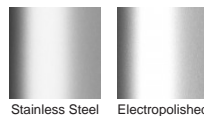

STORMTECH COLOUR FINISHES

Electroplate finishes subject to natural variation with time and local environment. Factors such as pools/surf beaches may require electropolishing. Contact us for suitability.

PRODUCT APPLICATIONS

Bathroom Drainage	Hospitality Drainage
Aged / Health Care Drainage	Paved Area Drainage
Balcony Drainage	Shower Drainage
Commercial Drainage	Multi-Residential Drainage
Courtyard / Patio Drainage	Special Needs Drainage
Pool and Spa Area Drainage	Threshold Drainage

Copyright © Stormtech Pty Ltd. Patent 733361. Drawings not to scale, please use dimensions shown. Downloaded 21/11/2024 (please check for updates)