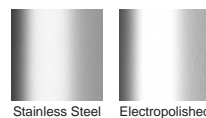

**Range** Custom Fabrication

**Grate Style** CR

**Category** Custom Made

**Channel Material** Stainless Steel

**Steel Grade** 316

Grates longer than 1500mm supplied in sections. Tile Inserts longer than 1200mm supplied in sections. Channels over 3000mm supplied in sections with joiner. +/-2mm tolerance on dimensions.

### STORMTECH COLOUR FINISHES

Electroplate finishes subject to natural variation with time and local environment. Factors such as pools/surf beaches may require electropolishing. Contact us for suitability.