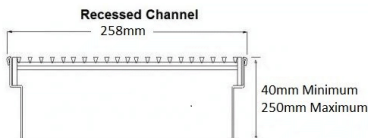

## Linear Drain

316 stainless steel 250mm wide grate and custom channel depth.

Depth between 42mm and 260mm.

Available with a 5mm wire x 5mm gap and 5mm wire x 5mm gap Grate Grip slip resistant dimple finish

**Range** Custom Fabrication

**Grate Style** CR

**Category** Custom Made

**Channel Material** Stainless Steel

**Steel Grade** 316

Grates longer than 1500mm supplied in sections. Tile Inserts longer than 1200mm supplied in sections. Channels over 3000mm supplied in sections with joiner. +/-2mm tolerance on dimensions.

### SPECIFICATIONS + DIMENSIONS

|                      |                               |
|----------------------|-------------------------------|
| <b>Channel Width</b> | 260mm                         |
| <b>Channel Depth</b> | 42mm - 260mm                  |
| <b>Length(s)</b>     | As Required                   |
| <b>Outlet Size</b>   | DN40, DN50, DN65, DN80, DN100 |