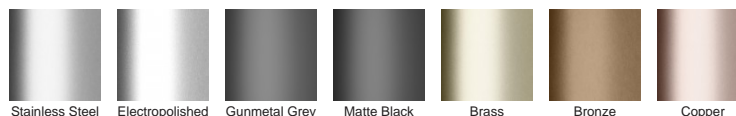

**Code** 120SCSARiMTL

**Range** Shower Screen Support

**Grate Style** AR

**Category** Made-to-Length

**Channel Material** Stainless Steel

**Steel Grade** 316

Grates longer than 1500mm supplied in sections. Tile Inserts longer than 1200mm supplied in sections. Channels over 3000mm supplied in sections with joiner. +/-2mm tolerance on dimensions.

### STORMTECH COLOUR FINISHES

Electroplate finishes subject to natural variation with time and local environment. Factors such as pools/surf beaches may require electropolishing. Contact us for suitability.