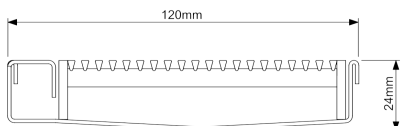

The dual-sided system drains on both sides of the shower screen and is suitable for use as the sole bathroom drain. Wall-to-wall installation allows simple dual fall across the bathroom for easy tiling. Available in Made-to-length drainage units or is fully customisable in width, length and outlet position.

**Code** 120SCSARiMTL

**Range** Shower Screen Support

**Grate Style** AR

**Category** Made-to-Length

**Channel Material** Stainless Steel

**Steel Grade** 316

Grates longer than 1500mm supplied in sections. Tile Inserts longer than 1200mm supplied in sections. Channels over 3000mm supplied in sections with joiner. +/-2mm tolerance on dimensions.

### SPECIFICATIONS + DIMENSIONS

|                      |             |
|----------------------|-------------|
| <b>Channel Width</b> | 120mm       |
| <b>Channel Depth</b> | 24mm        |
| <b>Length(s)</b>     | As Required |
| <b>Outlet Size</b>   | DN80, DN100 |