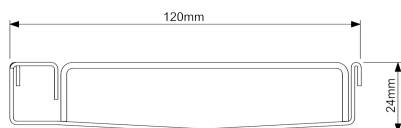

The dual-sided system drains on both sides of the shower screen and is suitable for use as the sole bathroom drain. Wall-to-wall installation allows simple dual fall across the bathroom for easy tiling. Available in Made-to-length drainage units or is fully customisable in width, length and outlet position.

**Code** 120SCSPPSiMTL

**Range** Shower Screen Support

**Grate Style** PPS

**Category** Made-to-Length

**Channel Material** Stainless Steel

**Steel Grade** 316

Grates longer than 1500mm supplied in sections. Tile Inserts longer than 1200mm supplied in sections. Channels over 3000mm supplied in sections with joiner. +/-2mm tolerance on dimensions.

### SPECIFICATIONS + DIMENSIONS

<b>Channel Width</b>	120mm
<b>Channel Depth</b>	24mm
<b>Length(s)</b>	As Required
<b>Outlet Size</b>	DN80, DN100