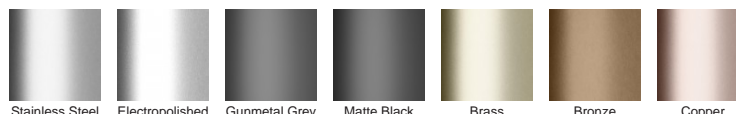

**Code** 120SCSPPSiMTL

**Range** Shower Screen Support

**Grate Style** PPS

**Category** Made-to-Length

**Channel Material** Stainless Steel

**Steel Grade** 316

Grates longer than 1500mm supplied in sections. Tile Inserts longer than 1200mm supplied in sections. Channels over 3000mm supplied in sections with joiner. +/-2mm tolerance on dimensions.

### STORMTECH COLOUR FINISHES

Electroplate finishes subject to natural variation with time and local environment. Factors such as pools/surf beaches may require electropolishing. Contact us for suitability.