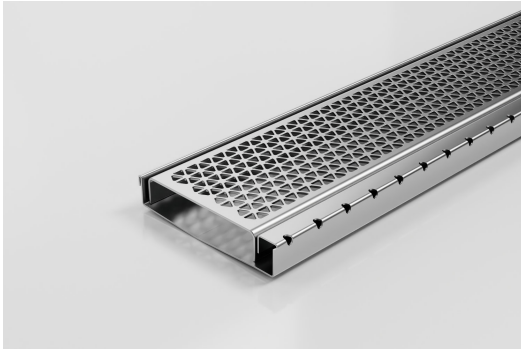

120SCSMNDiMTL

Shower Screen Support

The Shower Screen Support Grate & Channel including 120mm wide MND grate, made from 316 Stainless Steel.

This multi-functional system provides support for both wall-hung shower screen and enclosed shower-screen units.

The dual-sided system drains on both sides of the shower screen and is suitable for use as the sole bathroom drain. Wall-to-wall installation allows simple dual fall across the bathroom for easy tiling. Available in Made-to-length drainage units or is fully customisable in width, length and outlet position.

Made from 316 Stainless Steel, the 120SCS is designed for flexibility, and ease of installation and exceeds all Australian Standards, is WaterMark certified and is exclusive to Stormtech protected by Patent Number: 2021904197.

Code 120SCSMNDiMTL

Range Shower Screen Support

Grate Style MND

Category Made-to-Length

Channel Material Stainless Steel

Steel Grade 316

Grates longer than 1500mm supplied in sections. Tile Inserts longer than 1200mm supplied in sections. Channels over 3000mm supplied in sections with joiner. +/-2mm tolerance on dimensions.

SPECIFICATIONS + DIMENSIONS

Channel Width	120mm
Channel Depth	24mm
Length(s)	As Required
Outlet Size	DN80, DN100