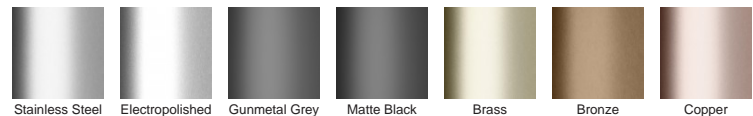

**Code** 120SCSMNDiMTL

**Range** Shower Screen Support

**Grate Style** MND

**Category** Made-to-Length

**Channel Material** Stainless Steel

**Steel Grade** 316

Grates longer than 1500mm supplied in sections. Tile Inserts longer than 1200mm supplied in sections. Channels over 3000mm supplied in sections with joiner. +/-2mm tolerance on dimensions.

### STORMTECH COLOUR FINISHES

Electroplate finishes subject to natural variation with time and local environment. Factors such as pools/surf beaches may require electropolishing. Contact us for suitability.