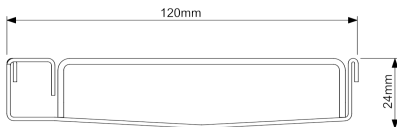

The dual-sided system drains on both sides of the shower screen and is suitable for use as the sole bathroom drain. Wall-to-wall installation allows simple dual fall across the bathroom for easy tiling. Available in Made-to-length drainage units or is fully customisable in width, length and outlet position.

**Code** 120SCSMNDiMTL

**Range** Shower Screen Support

**Grate Style** MND

**Category** Made-to-Length

**Channel Material** Stainless Steel

**Steel Grade** 316

Grates longer than 1500mm supplied in sections. Tile Inserts longer than 1200mm supplied in sections. Channels over 3000mm supplied in sections with joiner. +/-2mm tolerance on dimensions.

### SPECIFICATIONS + DIMENSIONS

<b>Channel Width</b>	120mm
<b>Channel Depth</b>	24mm
<b>Length(s)</b>	As Required
<b>Outlet Size</b>	DN80, DN100