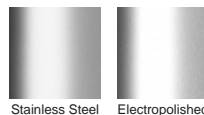

Lengths over 3000mm available on request.

Please be aware that depending on the installation environment, for a pool installation or close to a surf beach, you may need to have your stainless steel grates electropolished.

### STORMTECH COLOUR FINISHES

**Electroplate finishes subject to natural variation with time and local environment. Factors such as pools/surf beaches may require electropolishing. Contact us for suitability.**