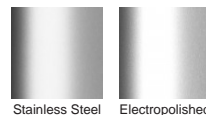

STORMTECH COLOUR FINISHES

Electroplate finishes subject to natural variation with time and local environment. Factors such as pools/surf beaches may require electropolishing. Contact us for suitability.