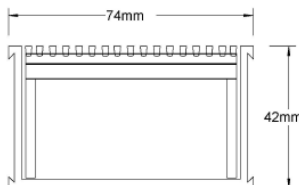

Refer to AS3500 for outlet pipe sizes specific to your installation.

Code 65ARG40

Range 65

Grate Style AR

Category Modular Kits

Channel Material uPVC

Steel Grade 316

Grates longer than 1500mm supplied in sections. Tile Inserts longer than 1200mm supplied in sections. Channels over 3000mm supplied in sections with joiner. +/-2mm tolerance on dimensions.

SPECIFICATIONS + DIMENSIONS

| | | | | | | | | | | | | | |
|----------------------|------------|--------|--------|--------|--------|--------|--------|--------|--------|--------|--------|--------|--------|
| Channel Width | 74mm | | | | | | | | | | | | |
| Channel Depth | 42mm | | | | | | | | | | | | |
| Length(s) | 900mm | 1000mm | 1200mm | 1500mm | 1800mm | 1900mm | 2000mm | 2100mm | 2200mm | 2400mm | 2500mm | 2700mm | 3000mm |
| Outlet Size | DN40, DN50 | | | | | | | | | | | | |