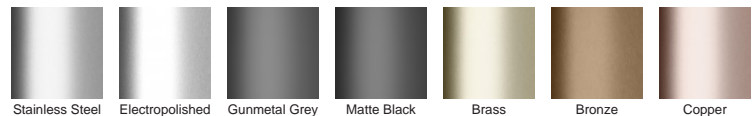

It is manufactured from 316 marine grade stainless steel.

Kits longer than 3000mm are available on request.

Please be aware that depending on the installation environment, for a pool installation or close to a surf beach, you may need to have your stainless steel grates electropolished.

Refer to AS3500 for outlet pipe sizes specific to your installation.

Code 65ARG40

Range 65

Grate Style AR

Category Modular Kits

Channel Material uPVC

Steel Grade 316

Grates longer than 1500mm supplied in sections. Tile Inserts longer than 1200mm supplied in sections. Channels over 3000mm supplied in sections with joiner. +/-2mm tolerance on dimensions.

STORMTECH COLOUR FINISHES

Electroplate finishes subject to natural variation with time and local environment. Factors such as pools/surf beaches may require electropolishing. Contact us for suitability.