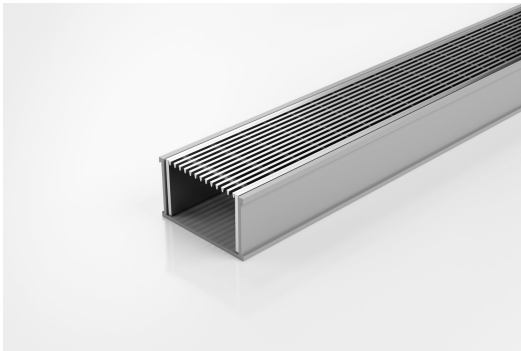

ARCHITECTURAL
GRATES + DRAINS

65ARG40

Linear Drain

The 65AR is our premium architectural grate featuring a 2mm/2.5mm gap.

The 65ARG40 is a modular drainage system with a stainless steel grate and uPVC channel.

It is manufactured from 316 marine grade stainless steel.

Kits longer than 3000mm are available on request.

Please be aware that depending on the installation environment, for a pool installation or close to a surf beach, you may need to have your stainless steel grates electropolished.

Refer to AS3500 for outlet pipe sizes specific to your installation.

Code 65ARG40

Range 65

Grate Style AR

Category Modular Kits

Channel Material uPVC

Steel Grade 316

Grates longer than 1500mm supplied in sections. Tile Inserts longer than 1200mm supplied in sections. Channels over 3000mm supplied in sections with joiner. +/-2mm tolerance on dimensions.