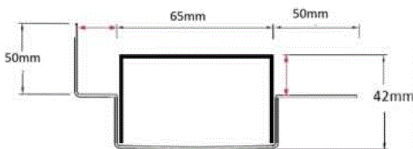

Refer to AS3500 for outlet pipe sizes specific to your installation.

**Code** 65PPSiMTLF

**Range** 65

**Grate Style** PPS

**Category** Made-to-Length

**Channel Material** Stainless Steel

**Steel Grade** 316

### SPECIFICATIONS + DIMENSIONS

<b>Channel Width</b>	65mm
<b>Channel Depth</b>	42mm
<b>Length(s)</b>	As Required
<b>Outlet Size</b>	DN40, DN50, DN65

Grates longer than 1500mm supplied in sections. Tile Inserts longer than 1200mm supplied in sections. Channels over 3000mm supplied in sections with joiner. +/-2mm tolerance on dimensions.