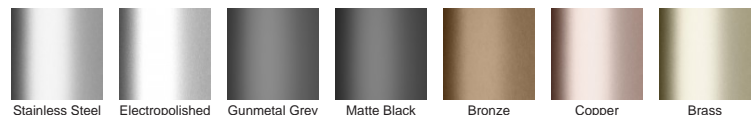

### STORMTECH COLOUR FINISHES

Electroplate finishes subject to natural variation with time and local environment. Factors such as pools/surf beaches may require electropolishing. Contact us for suitability.