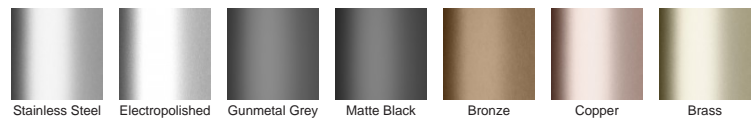

### STORMTECH COLOUR FINISHES

Electroplate finishes subject to natural variation with time and local environment. Factors such as pools/surf beaches may require electropolishing. Contact us for suitability.