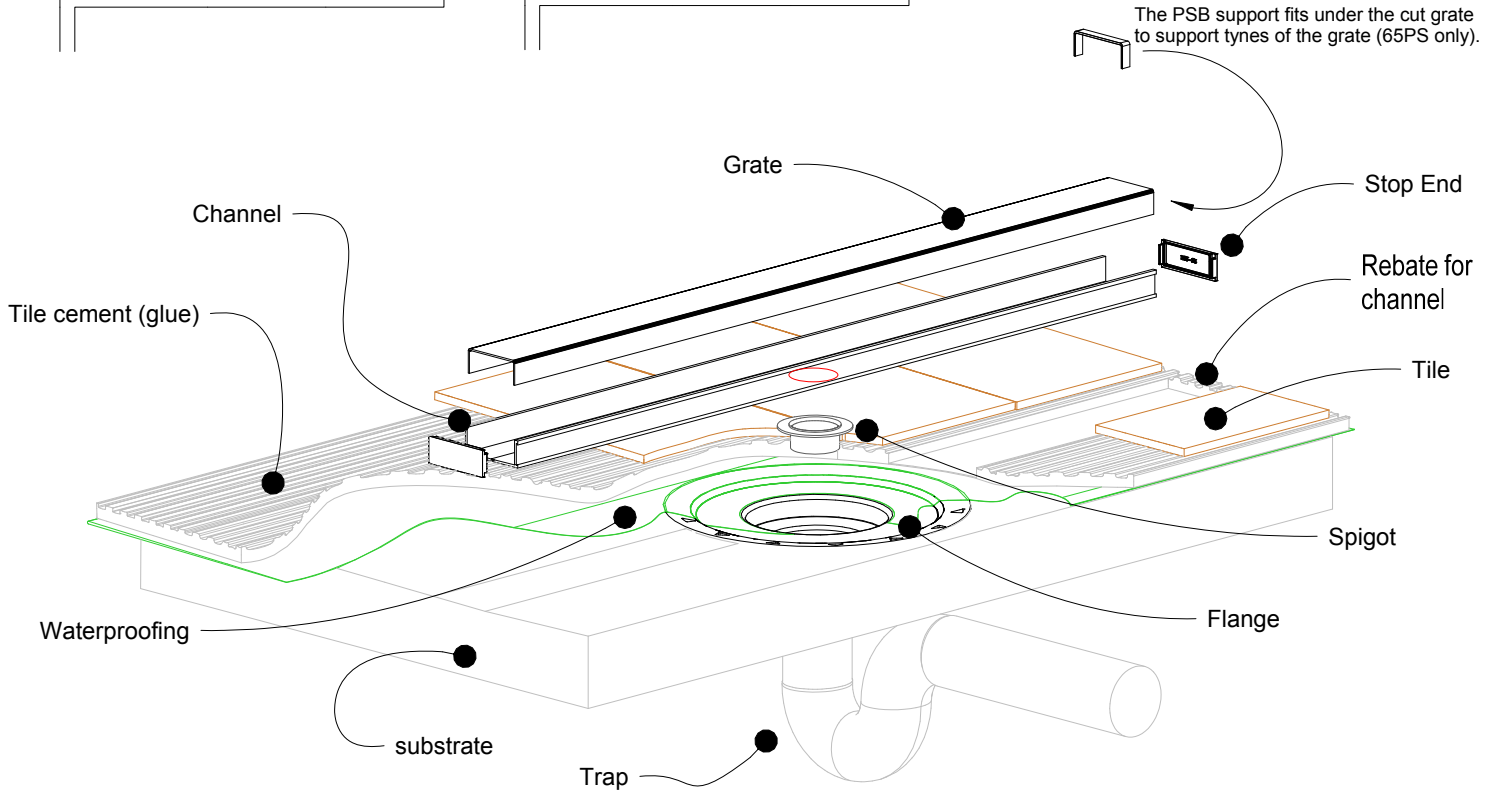

# 65G25 Bathroom

For 65ARG25, 65MNDG25, 65PHG25, 65PSG25, 65TRG25, and 65TRTiG25.

NOTE, refer to AS3500 for specific outlet pipe sizes related to your specific installation.

NOTE, this method requires the channel system to be ABOVE and SEPARATE from the WATERPROOFING.