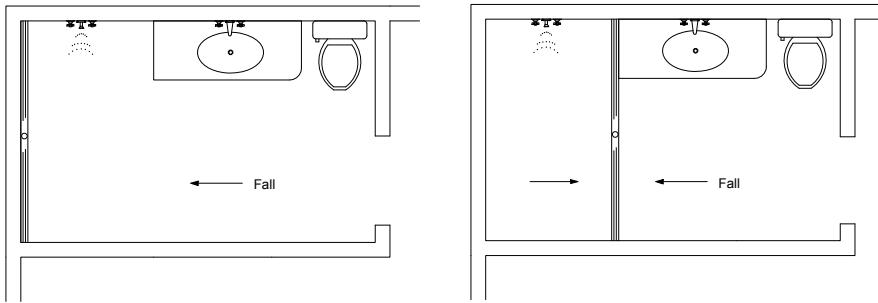

# 65G25 Bathroom

For 65ARG25, 65MNDG25, 65PHG25, 65PSG25, 65TRG25, and 65TRTiG25.

NOTE, refer to AS3500 for specific outlet pipe sizes related to your specific installation.

NOTE, this method requires the channel system to be ABOVE and SEPARATE from the WATERPROOFING.