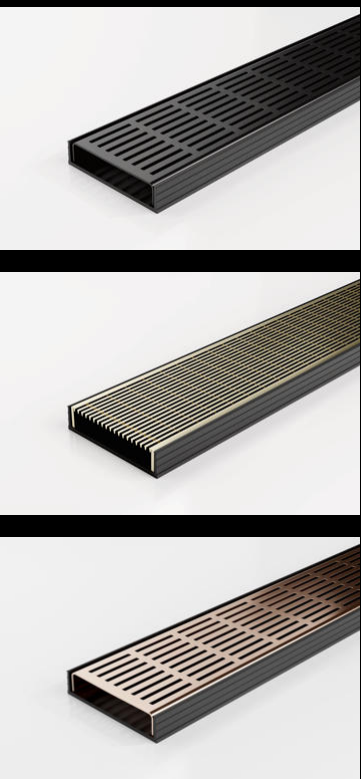

ARCHITECTURAL GRATES + DRAINS

NEW Black uPVC Channels

By Stormtech.

Perfect
with colour
grates.

NEW

Black uPVC Channels

Add depth and contrast to your Stormtech linear drainage.

The new range of Black uPVC Drainage Channels from Stormtech are ideally suited to both stainless steel and metallic colour grates or combine with a black powdercoat on any Stormtech grate for perfect modern luxury. This unique channel adds beautiful visual contrast and an instantly on-trend aesthetic.

Available with our complete range of 100mm grate designs, Stormtech black channels create the perfect finish for your next project.

Add black powdercoating to any Stormtech grate for perfect on-trend designs and inspired bathrooms.

Available with all Stormtech 100mm grates. Black uPVC channels suitable for indoor use only.

100ARGBL20

100TRGBL20

100PSGBL20

100MNDGBL20

100TIGBL20

Stormtech is the only linear drainage system available with full Greentag and Watermark certification across our complete product range.