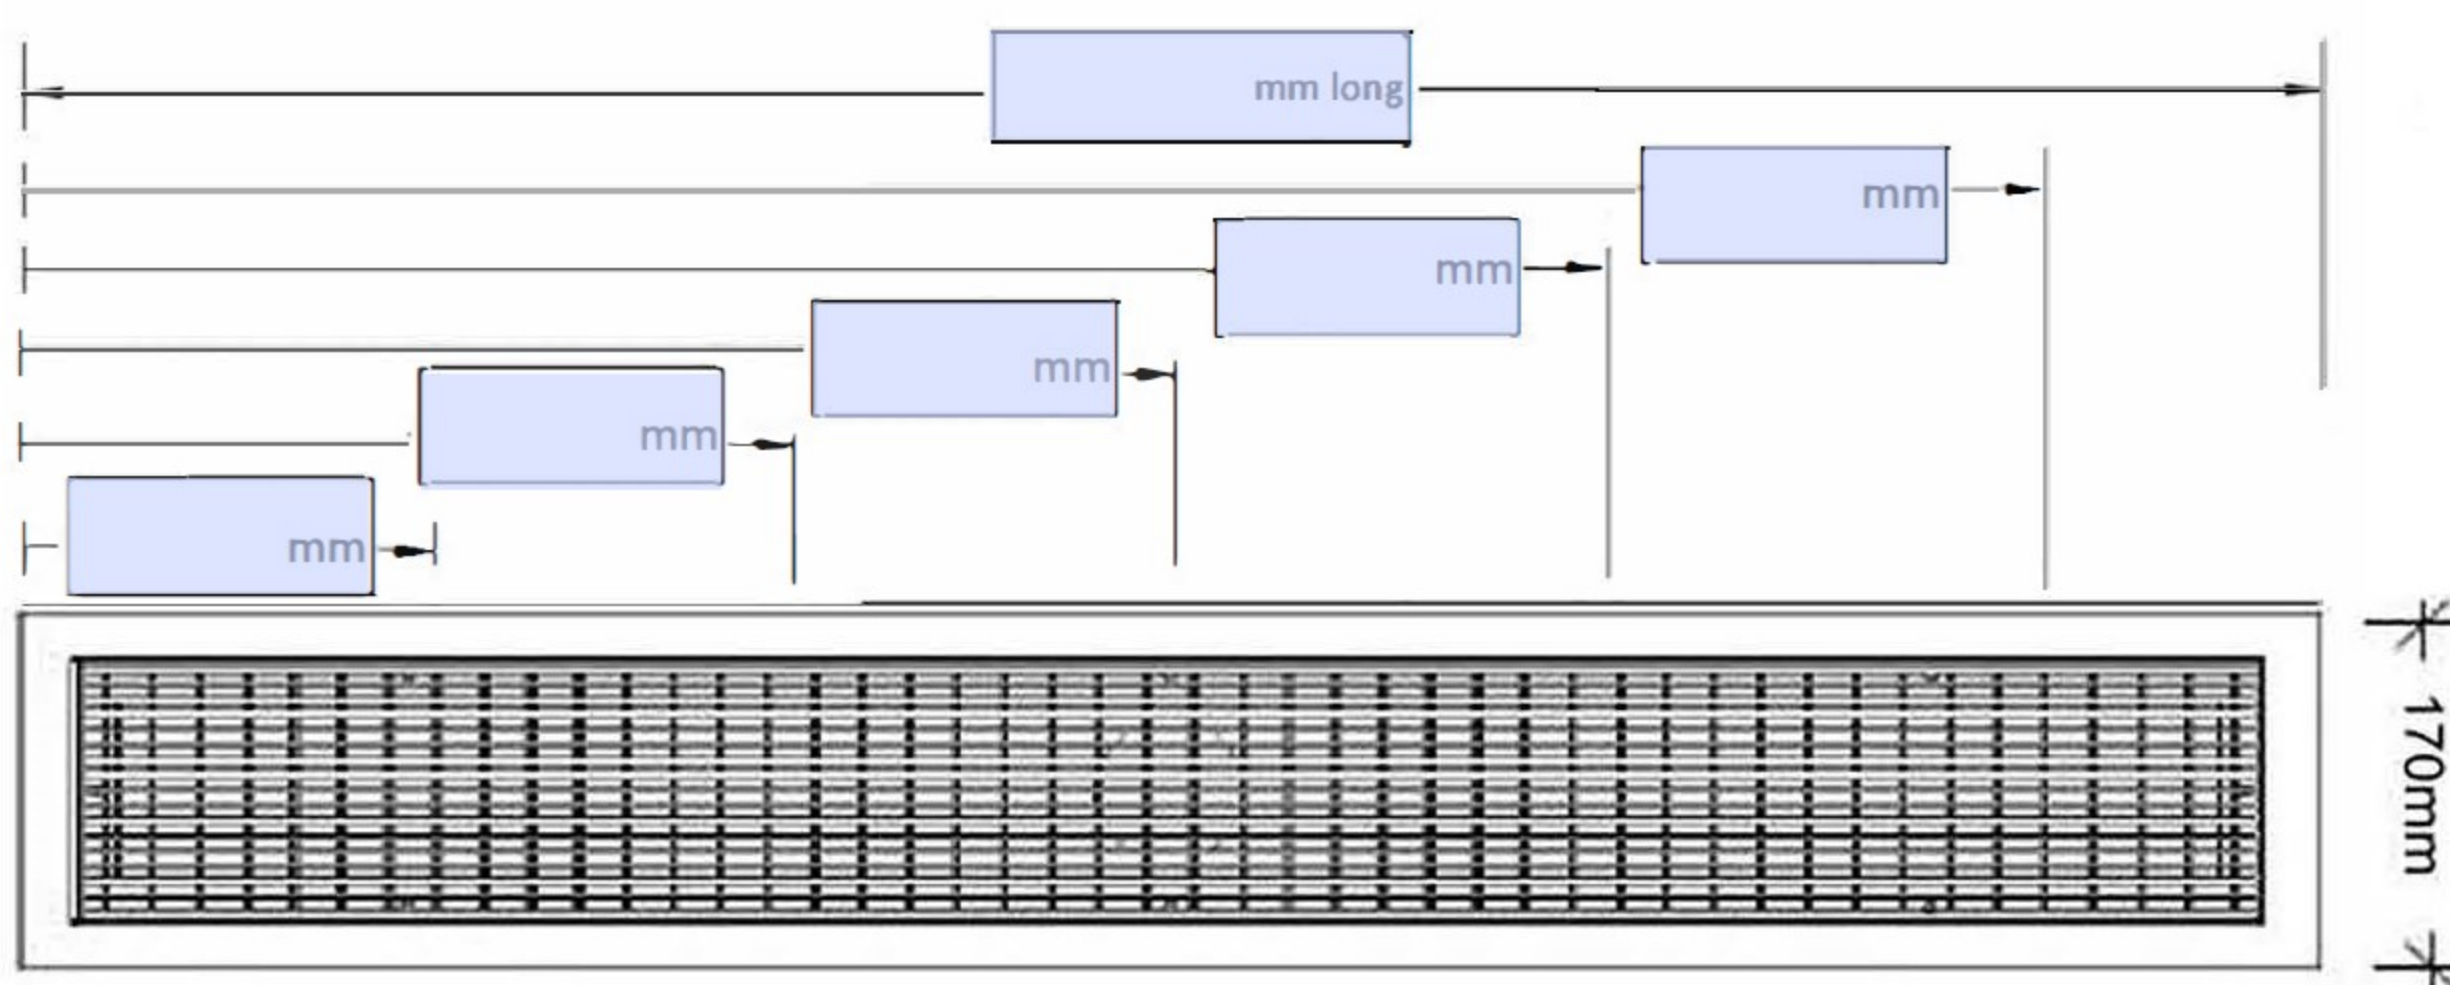

## Order / Quote Form

**Profile 1**  
VC100-25

**Profile 2**  
VC100-42

### Specify Size, Outlet and Profile Required

**Profile Required**

1  2

**Outlet Size**

38mm  44mm  51mm  
 63mm  76mm  89mm

**Please Note**

- Refer to both AS3500 standard, and your local regulator for any specific outlet or drain requirements.
- Stainless Steel Grade is 316 marine grade
- The o/a length is from end of flange to end of flange
- The outlet position is taken from the the end of the flange to the centre of the outlet
- 10 Working day manufacture time