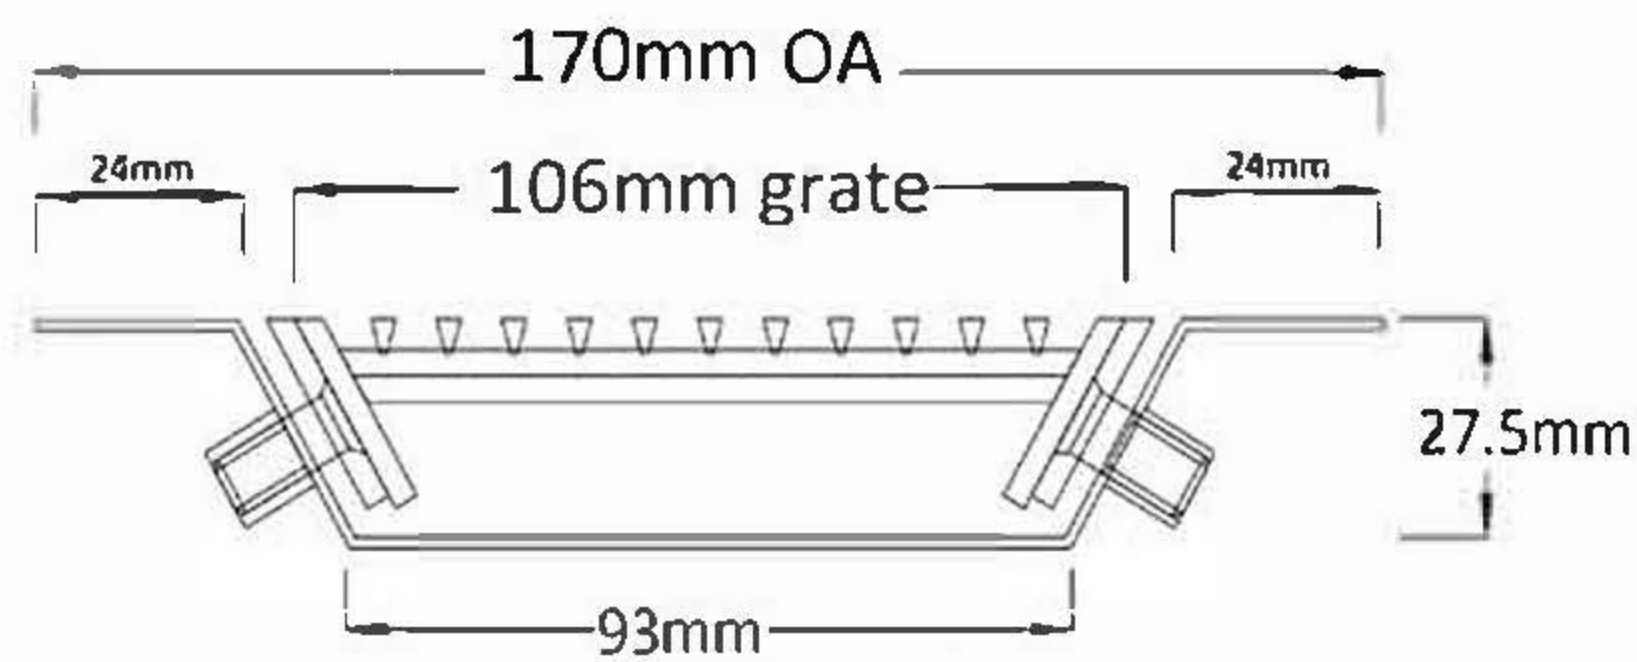

# Vinyl Clamp (VC100-25 and VC100-42)

## Order / Quote Form

**Profile 1**  
VC100-25

**Profile 2**  
VC100-42

### Specify Size, Outlet and Profile Required

**Profile Required**

1  2

**Outlet Size**

38mm  44mm  51mm  
 63mm  76mm  89mm

**Please Note**

- Refer to both AS3500 standard, and your local regulator for any specific outlet or drain requirements.
- Stainless Steel Grade is 316 marine grade
- The o/a length is from end of flange to end of flange
- The outlet position is taken from the the end of the flange to the centre of the outlet
- 10 Working day manufacture time