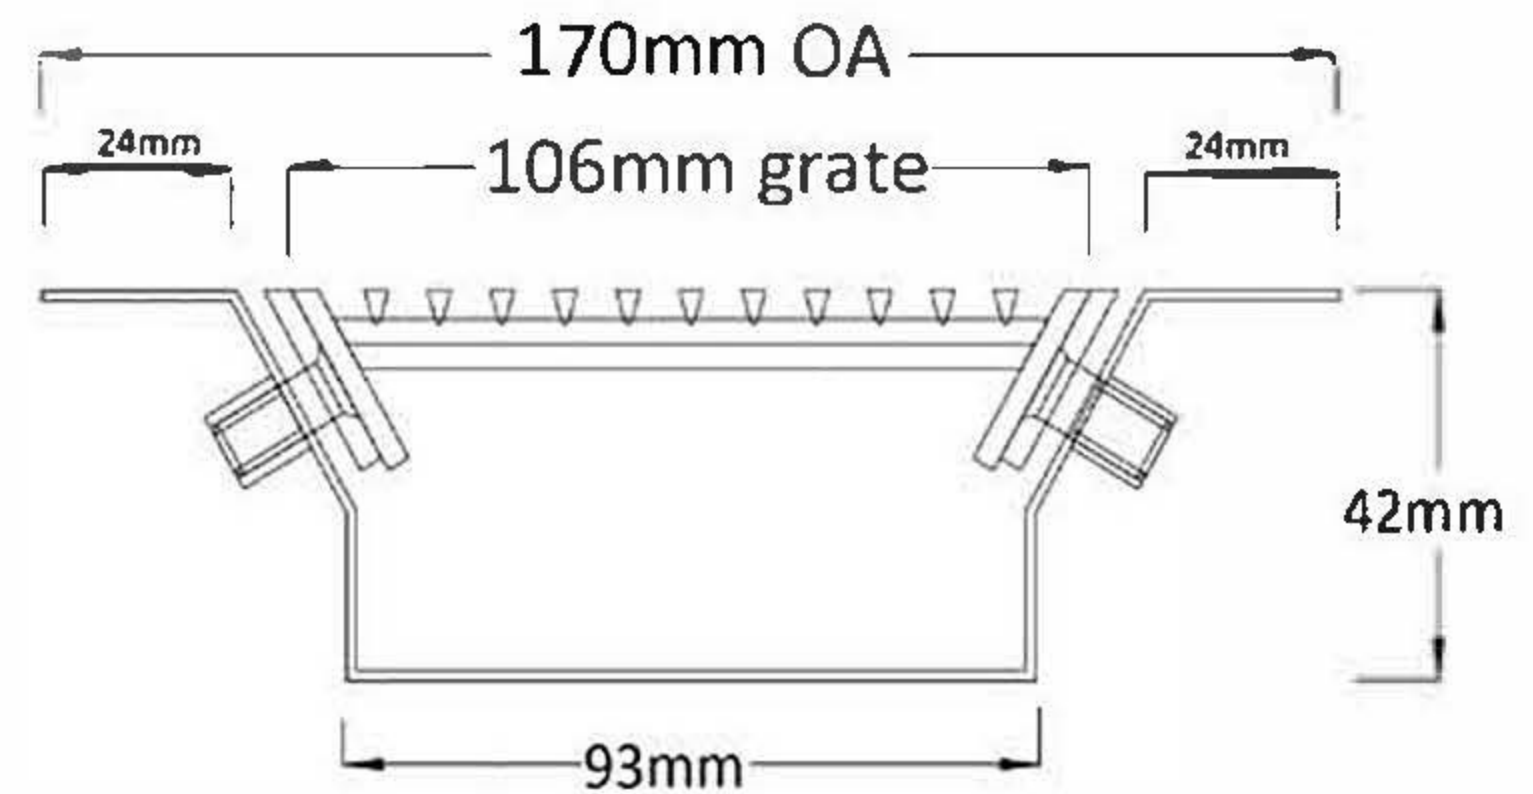

# Vinyl Clamp (VC100-25 and VC100-42)

## Order / Quote Form

**Profile 1**  
VC100-25

**Profile 2**  
VC100-42

### Specify Size, Outlet and Profile Required

**Profile Required**

1  2

**Outlet Size**

38mm  44mm  51mm  
 63mm  76mm  89mm

**Please Note**

- Refer to both AS3500 standard, and your local regulator for any specific outlet or drain requirements.
- Stainless Steel Grade is 316 marine grade
- The o/a length is from end of flange to end of flange
- The outlet position is taken from the the end of the flange to the centre of the outlet
- 10 Working day manufacture time