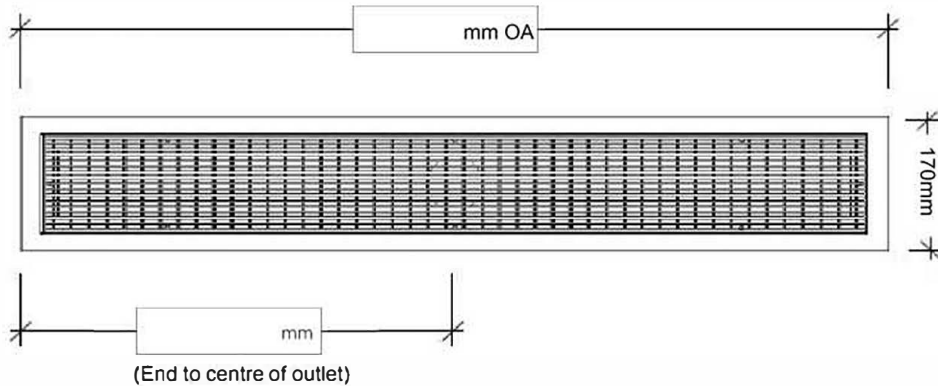

Vinyl Clamp (VC100-25 and VC100-42)

Order / Quote Form

Profile 1
VC100-25

Profile 2
VC100-42

Specify Size, Outlet and Profile Required

Profile Required

1 2

Outlet Size

38mm 44mm 51mm
 63mm 76mm 89mm

Please Note

- Refer to both AS3500 standard, and your local regulator for any specific outlet or drain requirements.
- Stainless Steel Grade is 316 marine grade
- The o/a length is from end of flange to end of flange
- The outlet position is taken from the the end of the flange to the centre of the outlet
- 10 Working day manufacture time