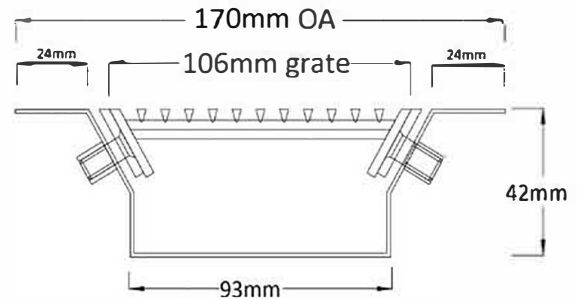

Vinyl Clamp (VC100-25 and VC100-42)

Order / Quote Form

Profile 1
VC100-25

Profile 2
VC100-42

Specify Size, Outlet and Profile Required

Profile Required

1 2

Outlet Size

38mm 44mm 51mm
 63mm 76mm 89mm

Please Note

- Refer to both AS3500 standard, and your local regulator for any specific outlet or drain requirements.
- Stainless Steel Grade is 316 marine grade
- The o/a length is from end of flange to end of flange
- The outlet position is taken from the the end of the flange to the centre of the outlet
- 10 Working day manufacture time