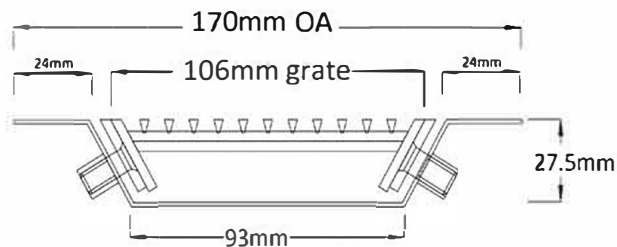

Vinyl Clamp (VC100-25 and VC100-42)

Order / Quote Form

Profile 1
VC100-25

Profile 2
VC100-42

Specify Size, Outlet and Profile Required

Profile Required

1 2

Outlet Size

38mm 44mm 51mm
 63mm 76mm 89mm

Please Note

- Refer to both AS3500 standard, and your local regulator for any specific outlet or drain requirements.
- Stainless Steel Grade is 316 marine grade
- The o/a length is from end of flange to end of flange
- The outlet position is taken from the the end of the flange to the centre of the outlet
- 10 Working day manufacture time