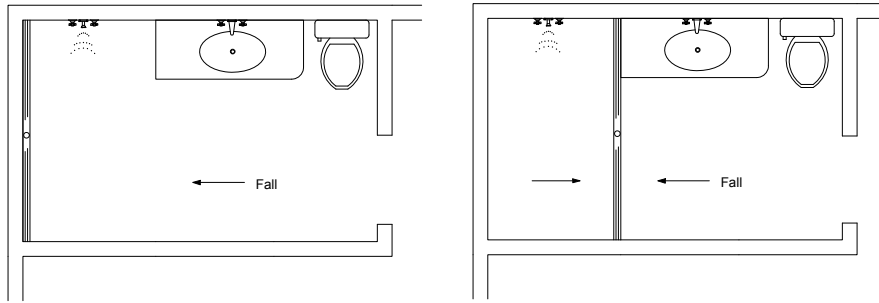

100i20 MTL & CO Bathroom

For 100ARi20MTL, 100ARiCO20, 100MNDi20MTL, 100MNDiCO20, 100PSi20MTL, 100PSi20CO, 100TRi20MTL, 100TRiCO20.

NOTE, refer to AS3500 for specific outlet pipe sizes related to your specific installation.

NOTE, this method requires the channel system to be ABOVE and SEPARATE from the WATERPROOFING.