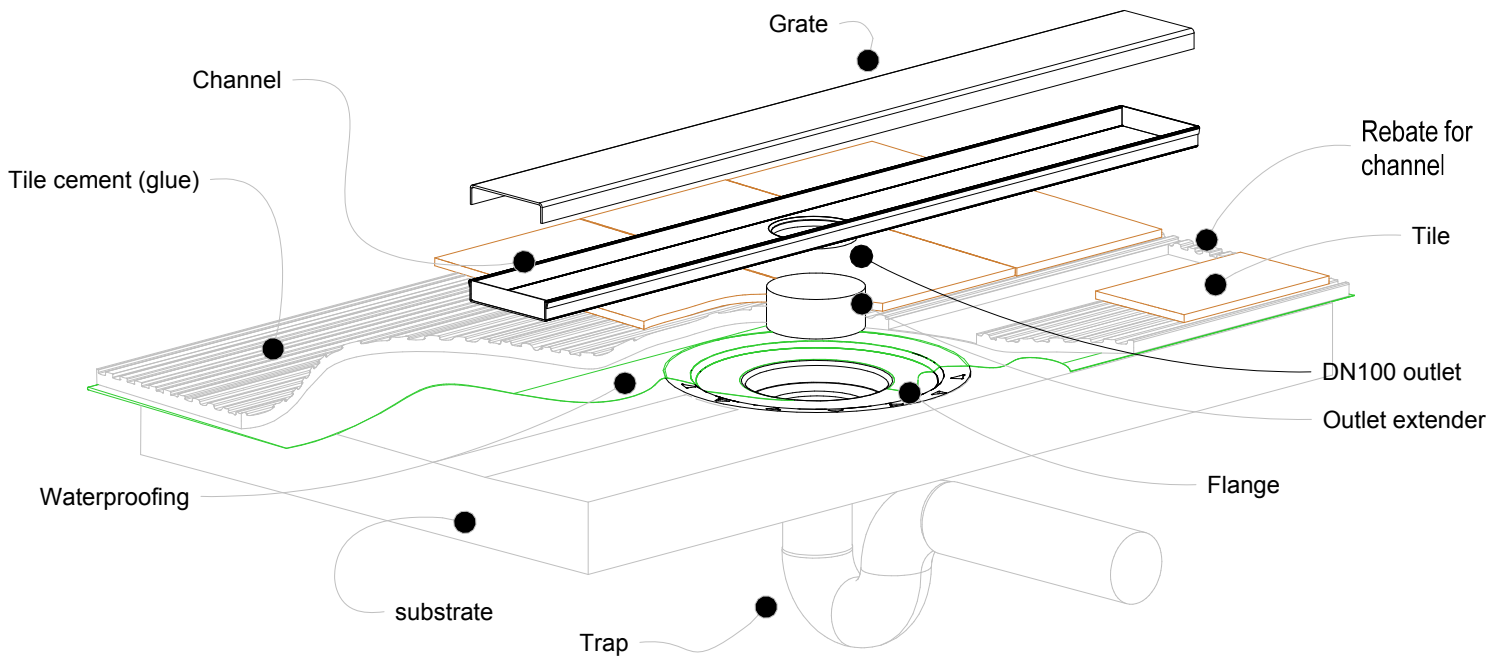

100i20 MTL & CO Bathroom

For 100ARi20MTL, 100ARiCO20, 100MNDi20MTL, 100MNDiCO20, 100PSi20MTL, 100PSi20CO, 100TRi20MTL, 100TRiCO20.

NOTE, refer to AS3500 for specific outlet pipe sizes related to your specific installation.

NOTE, this method requires the channel system to be ABOVE and SEPARATE from the WATERPROOFING.